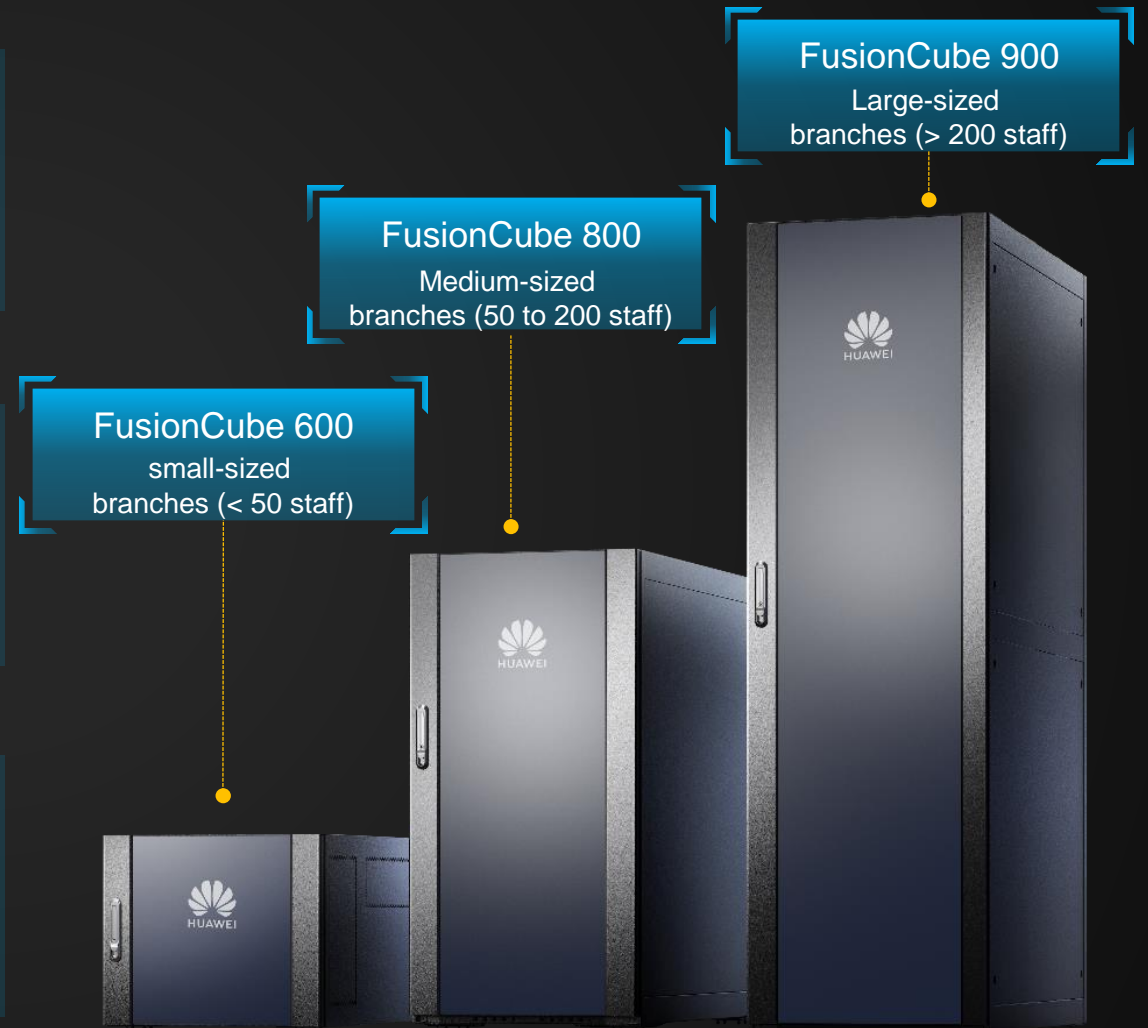

FusionCube for ROBO Solution

Plug&Play

One cabinet for firewall, router, switch, server, storage and UPS

Quickly deploy branch within **2 hours**

Attendance-Free

Remotely manage branches devices and resources

Lower 65% cost of operations

Edge-Cloud Synergy

Applications deployed from center to branches, branch data backup to cloud

Shorten 50% time for online new applications